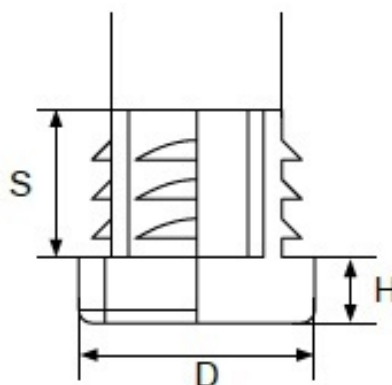

PRODUCT SHEET

Description:

Insert Glide For Square Tubes, 18x18mm, PE, Black

Item number:

10.03.030-0

Units	Box	Carton	HS Code	Barcode
Pcs.	1	5000	3901908099	 5704866007252

Color	D diameter	S shaft	H height
Black	12 x 12 mm	11,6 mm	4,0 mm
Black	16 x 16 mm	12 mm	5,0 mm
Black	18 x 18 mm	11 mm	5,0 mm
Black	20 x 20 mm	12 mm	5,0 mm
White	20 x 20 mm	12 mm	5,0 mm
Black	22 x 22 mm	14 mm	5,0 mm
Black	25 x 25 mm	13,5 mm	5,0 mm
White	25 x 25 mm	13,5 mm	5,0 mm
Black	30 x 30 mm	13,5 mm	5,0 mm
Black	40 x 40 mm	14 mm	5,0 mm
Black	50 x 50 mm	19 mm	5,0 mm
Black	60 x 60 mm	19 mm	5,0 mm